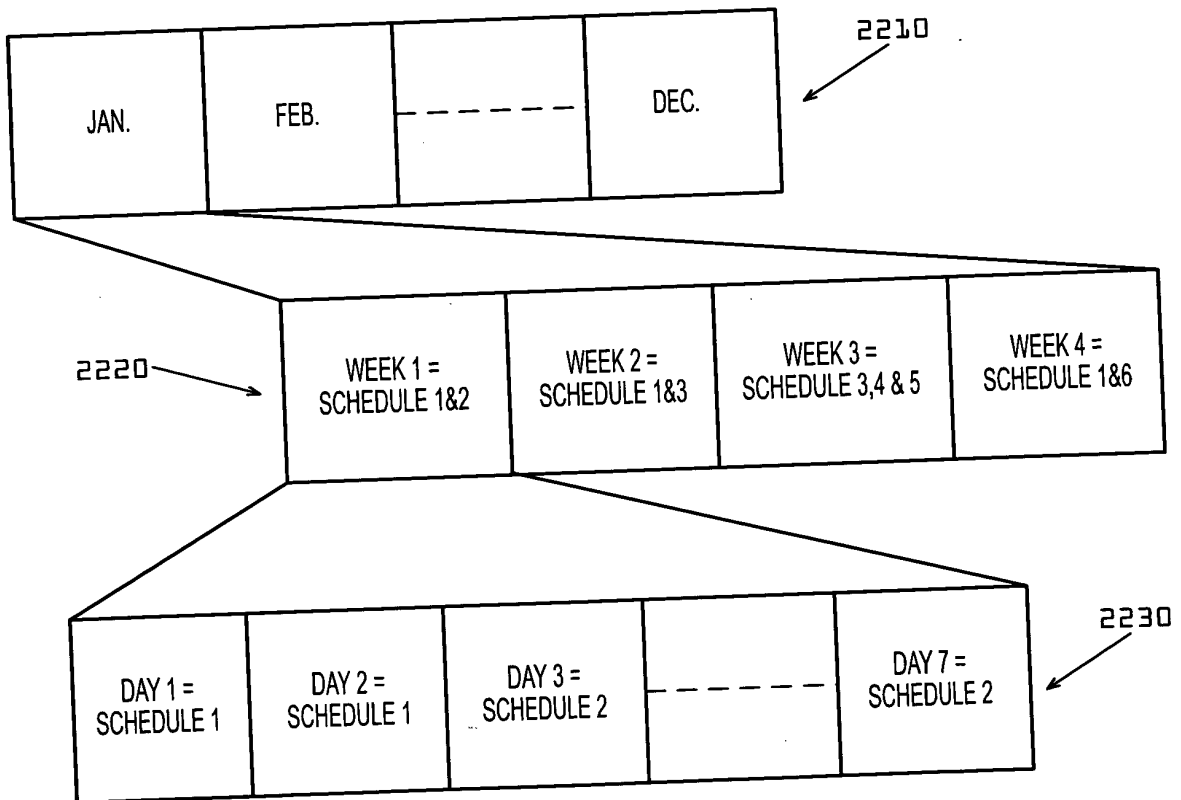

1670 ↗

Fig. 16

INTERACTIVE PROGRAM GUIDE ACCESS TO
 SERVICE GUIDE

SG 01		CURRENT TV PROGRAM			
SERVICE GUIDE		10	TUE 9/1	12:01 PM	
CHANNEL	2:00 PM	2:30 PM	3:00 PM	3:30	
ETW 301	EXTRA	ENTERTAINMENT NEWS			
PPV 400	SAVING PRIVATE RYAN	AMERICAN HISTORY X			
SG 1	SERVICE GUIDE	SERVICE GUIDE	SERVICE GUIDE	SERVICE	SERVICE
ETV 2	TALK SOUP	E! BEHIND THE SCENES			
TVLD 3	ONE LIFE TO LIVE	GENERAL HOSPITAL			
TUE 9/1	A BROWSE BY	B DATE	C ↻		

1790 ↗

177b }
 177b }

Fig. 17

Fig. 18

1950

Fig. 19

Fig. 20

Fig. 21